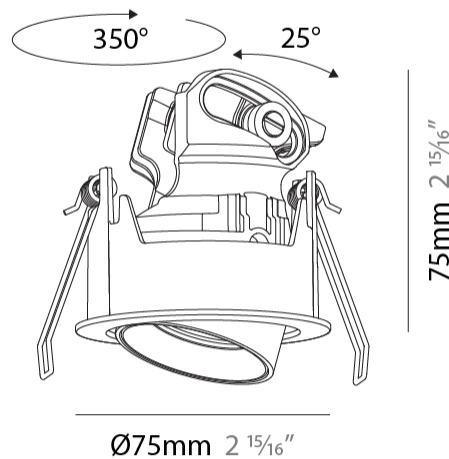

OPTICAL

Reflector°: [22 / 38 / 48](#)
 Adjustability: Rotational 350° / Tilt 25°
 Upon Request: Special Beam Angles

RATINGS AND CERTIFICATIONS

Certified By: Certified for North American Standards
 IP rating: IP40