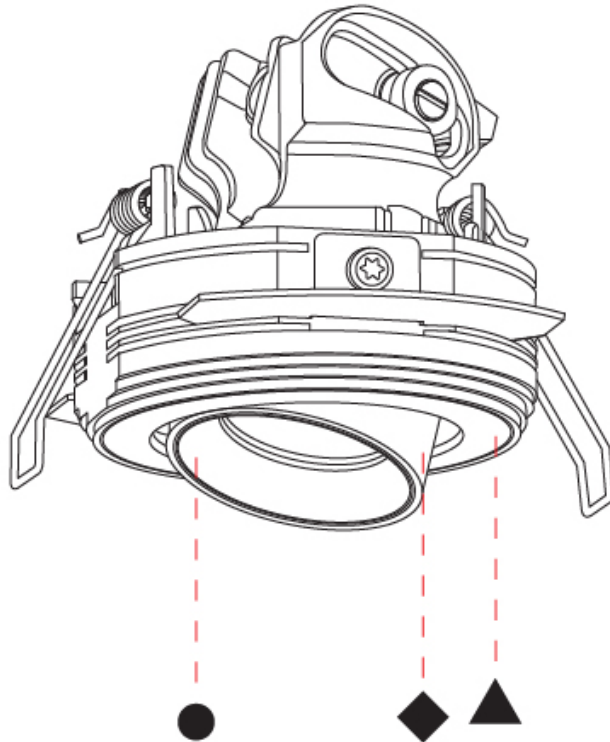

INVADER COMPACT ADJUSTABLE TRIMLESS

A35847-

PROJECT

TYPE

SPECIFIER

QUANTITY

DATE

A