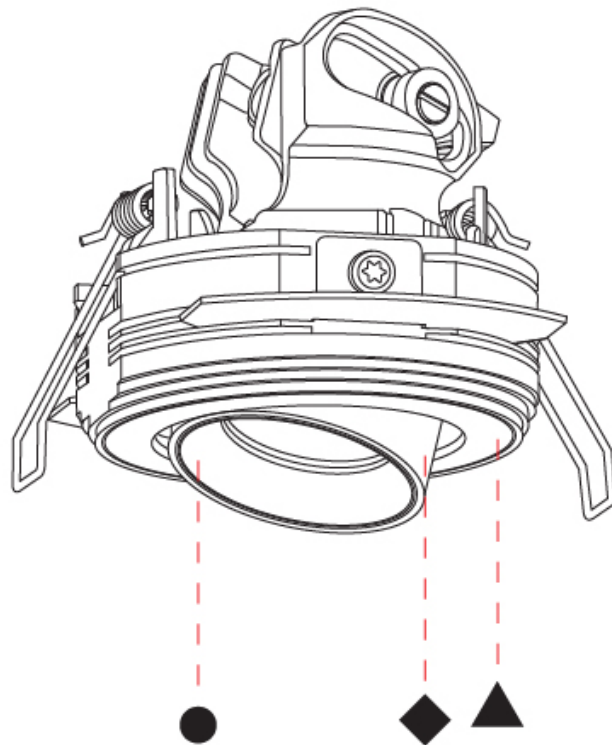

INVADER COMPACT ADJUSTABLE TRIMLESS

A35847-

PROJECT	_____
TYPE	_____
SPECIFIER	_____
QUANTITY	_____
DATE	_____

A